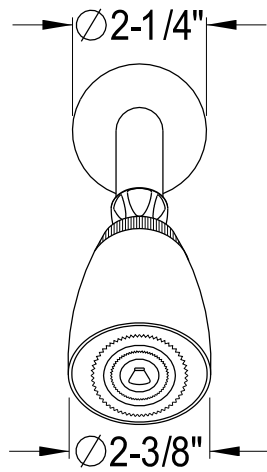

# KB241,2,8SO

Twin Handles Tub & Shower Faucet, Shower Only

Min:  $2-1/2"$   
Max:  $3-11/16"$