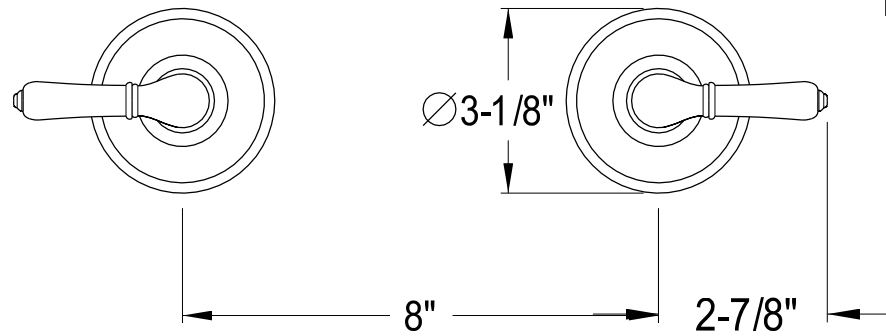

# KB241,2,8SO

Twin Handles Tub & Shower Faucet, Shower Only

Min:  $2-1/2"$   
Max:  $3-11/16"$