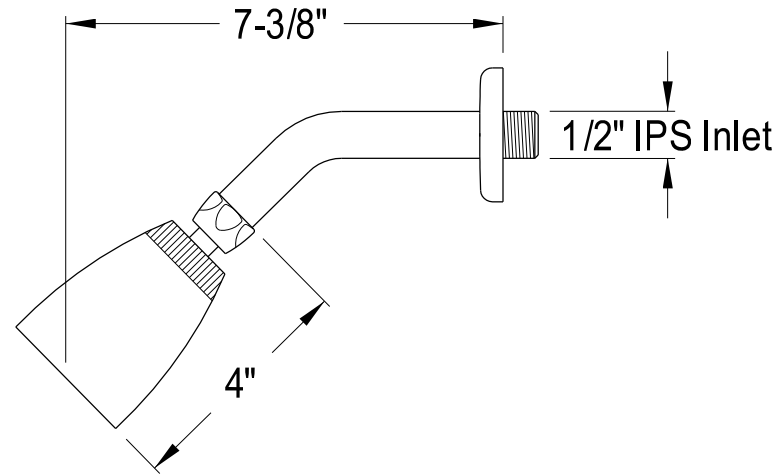

# KB241,2,8SO

Twin Handles Tub & Shower Faucet, Shower Only

Min:  $2-1/2"$   
Max:  $3-11/16"$